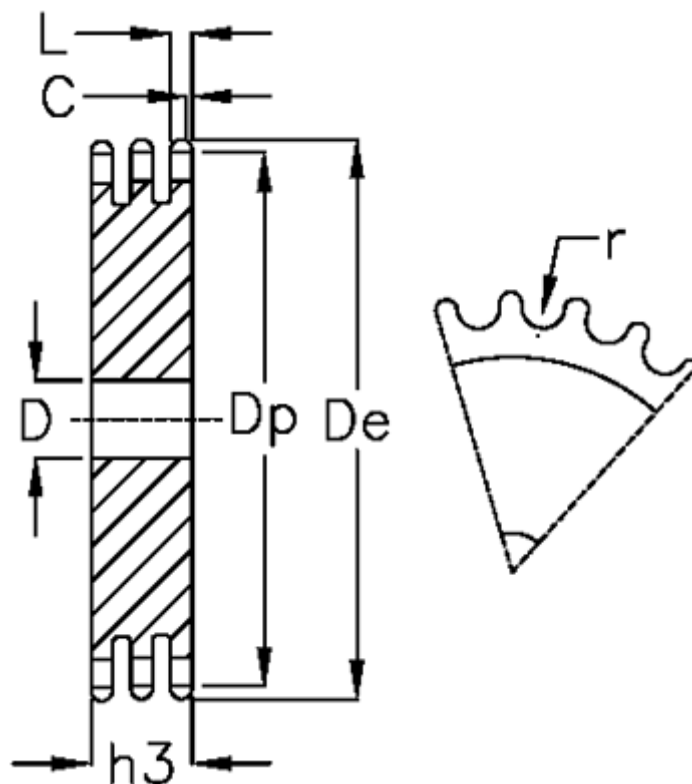

Article number: 616023003031

Description: Plate wheel 06 B-3 Z=31 triplex

## Measures

C	= 1
D	= 16
De	= 98.3
Dp	= 94.15
For chain size	= 3/8 x 7/32
For chain type	= 06 B-3
h3	= 25.6
L	= 5.2

Number of teeth	= 31
r	= 6.35